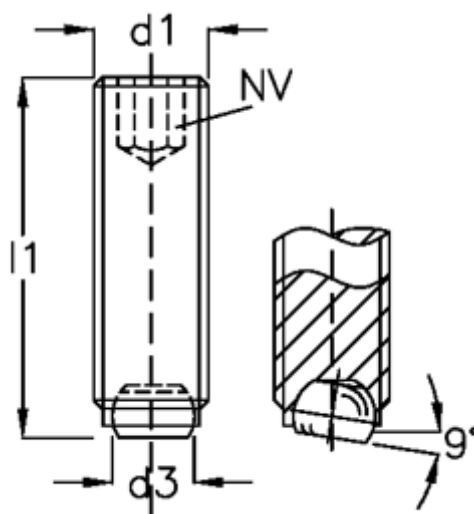

Article number: 209047431

Description: E+G Ball point screw
GN 605-M12-16-VN

Measures

d1	= M12
d2	= 8.0
d3	= 7.2
Internal hexagon	= 6
l1	= 16